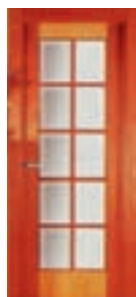

Opciones Vidrieras

DECO 10V