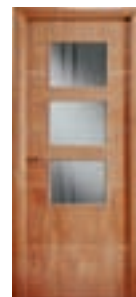

Opciones Vidrieras

MAPI 3VLL